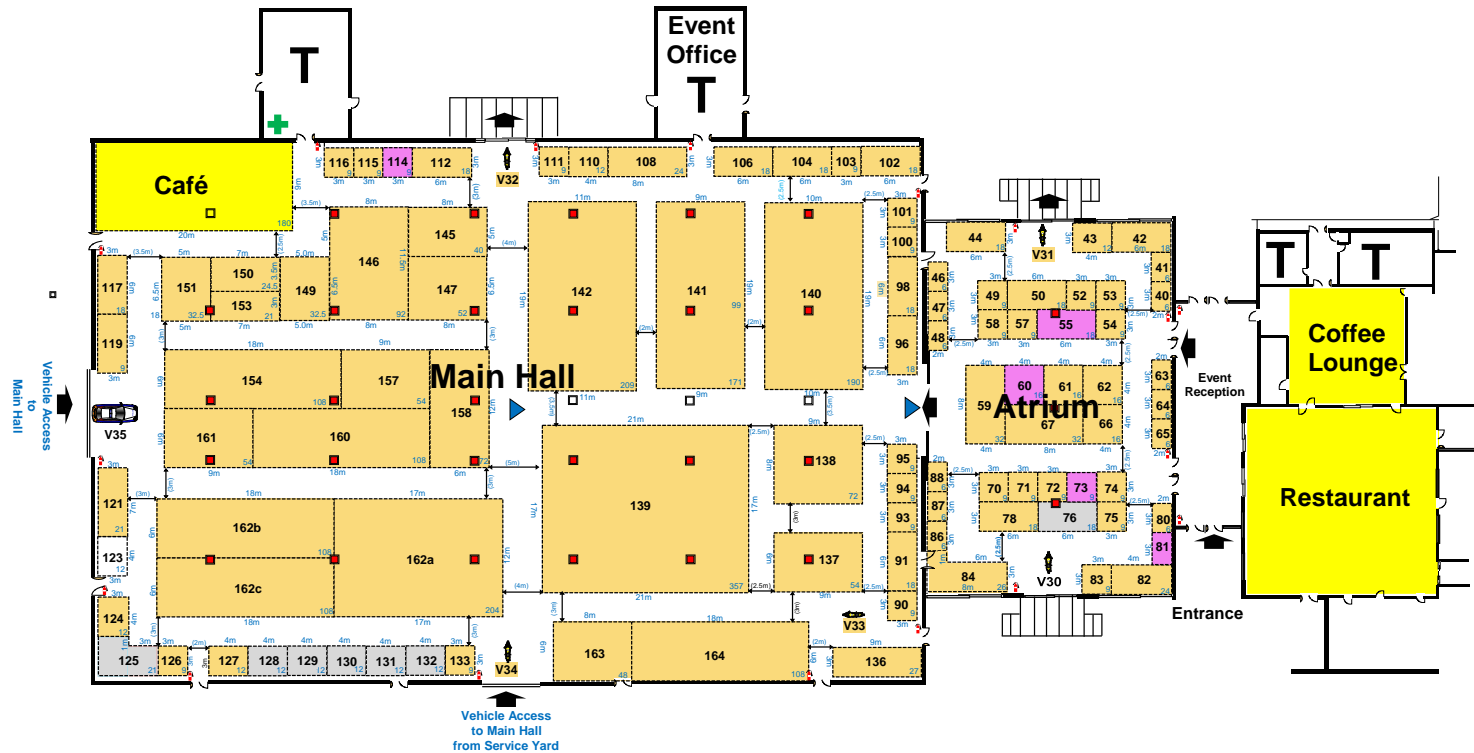

NAPFM Event 2012 - Indoor Area Peterborough Arena (formerly Exec)

Exhibitor By Plot

40 V Mass Ltd	70 Transvend	100 SMA Vehicle Remarketing	131	160 A.E.S.
41 Ivor Searle Ltd	71 Federal Mogul Aftermarket	101 Enterprise Rent A Car	132	161 British Car Auctions
42 Ivor Searle Ltd	72 West Oxfordshire Motor Auc.	102 Columbus Cleaning Machines	133	162a VW Group
43 Opus Claims Solutions Ltd	74 Alfatronix Ltd	103 SMC Ltd	136	162b Coleman Milne
44 Woodway Engineering Ltd	75 React by Autoclenz	104 Traka Plc	137	162c Ortus / CANM8 Ltd
46 Inchcape Fleet Solutions	76	106 Piaggio Ltd	138	163 Jack Hodson Ltd
47 ADS Group	78 Lakeside Films Ltd	108 Phoenix Seating Ltd	139	164 Jack Hodson Ltd
48 PVL UK Ltd	80 Central Weighing Ltd	110 Peli Products UK Ltd	140	
49 Tecalemit Garage Equip. Co	81	111 Handistep	141	
50 Eradicat UK	82 Fischer Panda UK Ltd	112 Fab Recycling	142	
52 Pro-cut Europe	83 Think Tanks	114	143	
53 EBC Brakes	84 Ramar	115 Wiltshire Police DTU	145	
54 MIX Telematics UK Ltd	86 CFM Services	116 Whispaire Ltd	146	V30 Kawasaki
55	87 Step Access	117 Ludo McGurk Transport Equip.	147	V32 BMW
57 Thrifty Car and Van Rental	88 Panorama Antennas	119 Gray & Adams Ltd.	148	V33 BMW
58 Broadband Technology 2000	90 Anderco Safety UK	121 Quazar	149	V34 BMW
59 Eberspacher UK Ltd	91 Yamaha Motor UK Ltd	123	149 Taubenreuther Ltd	V35
60	93 Halford Business Services	124 Rescroft Ltd	151	
61 APD Communications Ltd	94 Sure Antennas	125	152	
62 Rennicks	95 IVG Safety Ltd	126 Nightsearcher Ltd	153	
63 Auto Matters	96 Haztec International	127 Brother UK Ltd	154	
64 Emergency Service Times	98 Kawasaki	128	157	
65 Inst. of Car Fleet Management		129	158	
66 E-Drive Solutions		130	159	
67 3M UK				

Key:

- Stand - Shell Scheme
- Stand - Space Only
- Stand - Provisional Hold
- Stand - Sold
- Floor Electric Outlet
- Single Vehicle Plot
- Single Motor Cycle Plot
- Information Point
- Toilets
- First Aid Room

Plan Version: Indoor V7