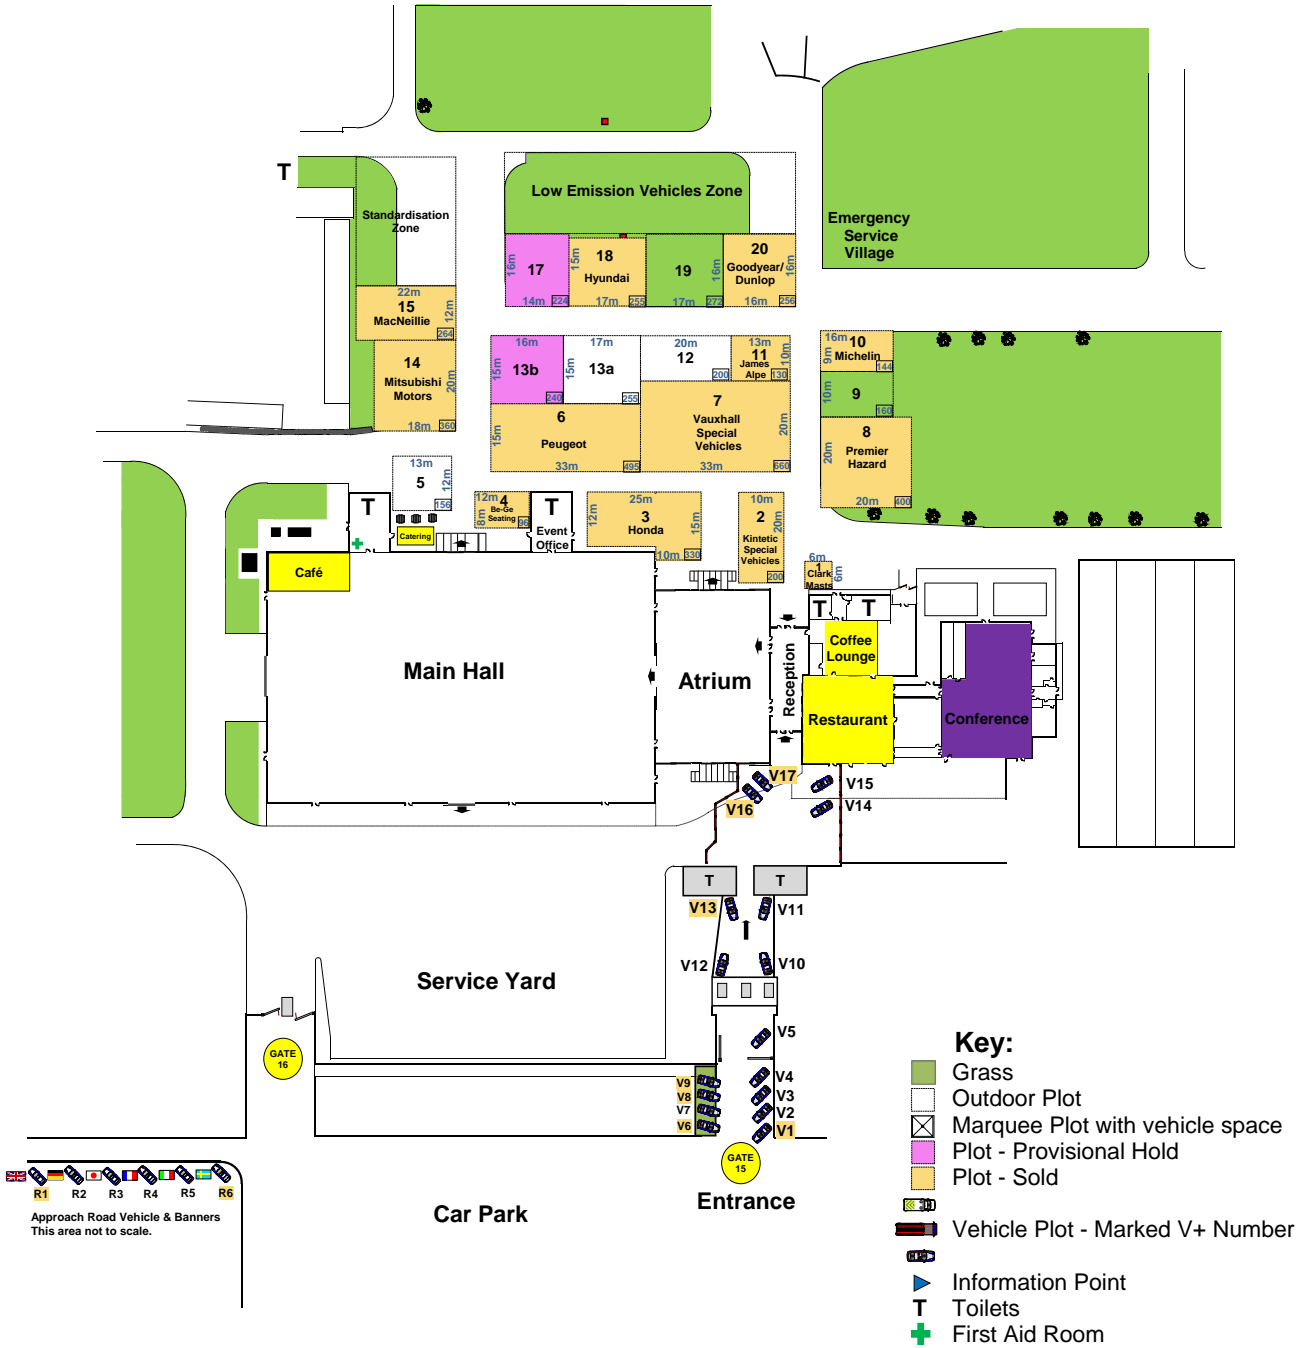

NAPFM Event 2012 - Outdoor Area Peterborough Arena (formerly exec)

Plan Version: Outdoor V11